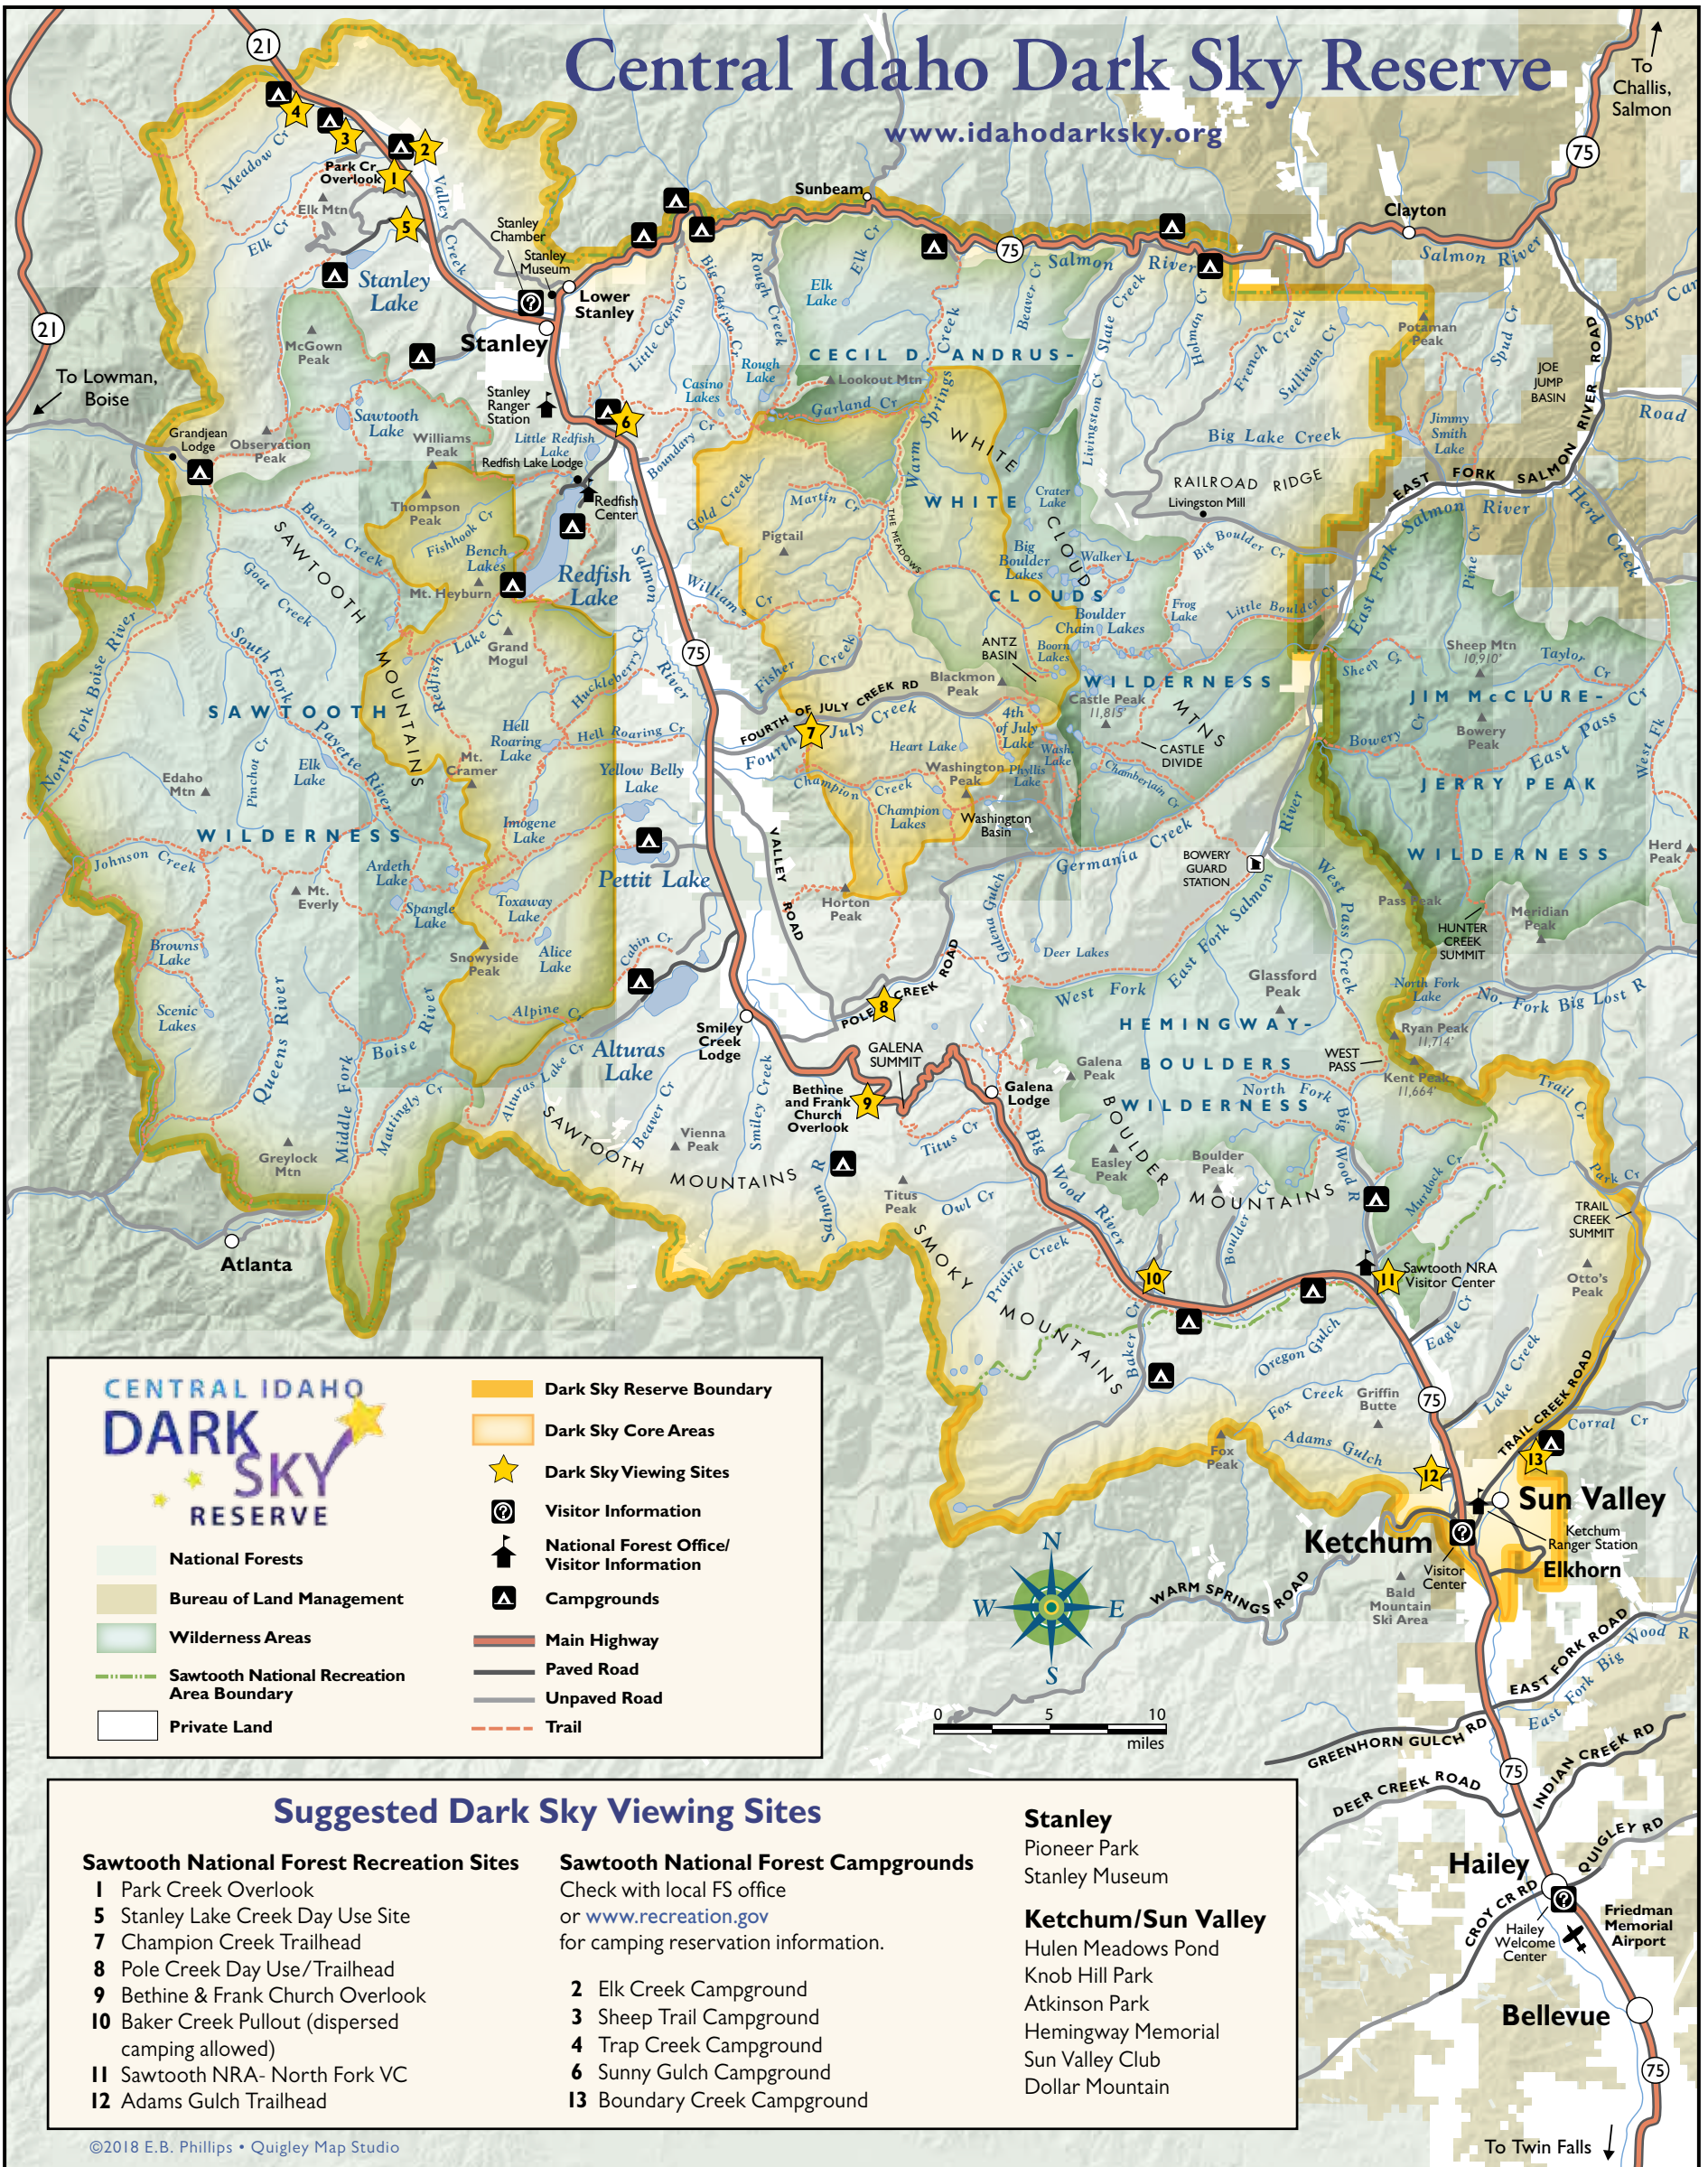

Central Idaho Dark Sky Reserve

www.idahodarksky.org

CENTRAL IDAHO DARK SKY RESERVE

National Forests

Bureau of Land Management

Wilderness Areas

Sawtooth National Recreation Area Boundary

Private Land

- Dark Sky Reserve Boundary
- Dark Sky Core Areas
- Dark Sky Viewing Sites
- Visitor Information
- National Forest Office/ Visitor Information
- Campgrounds
- Main Highway
- Paved Road
- Unpaved Road
- Trail

- Stanley**
- Pioneer Park
 - Stanley Museum
- Ketchum/Sun Valley**
- Hulen Meadows Pond
 - Knob Hill Park
 - Atkinson Park
 - Hemingway Memorial
 - Sun Valley Club
 - Dollar Mountain